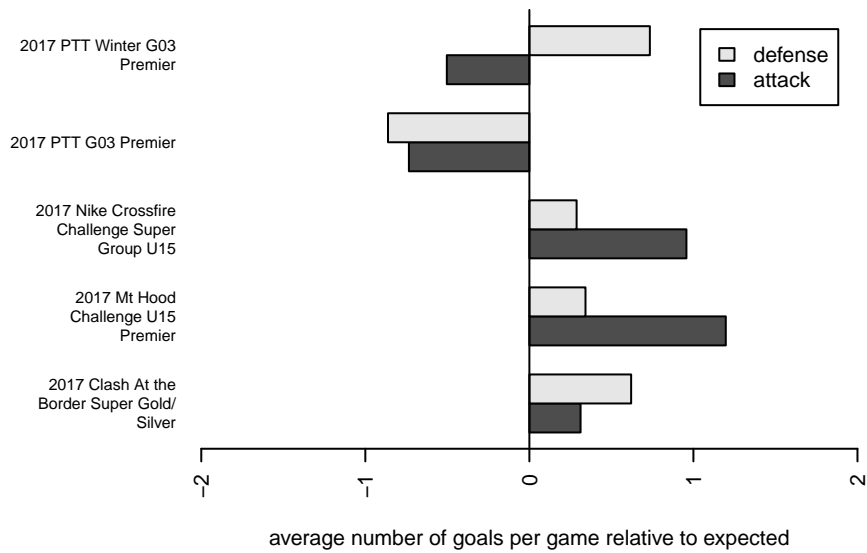

Performance relative to 13 month average