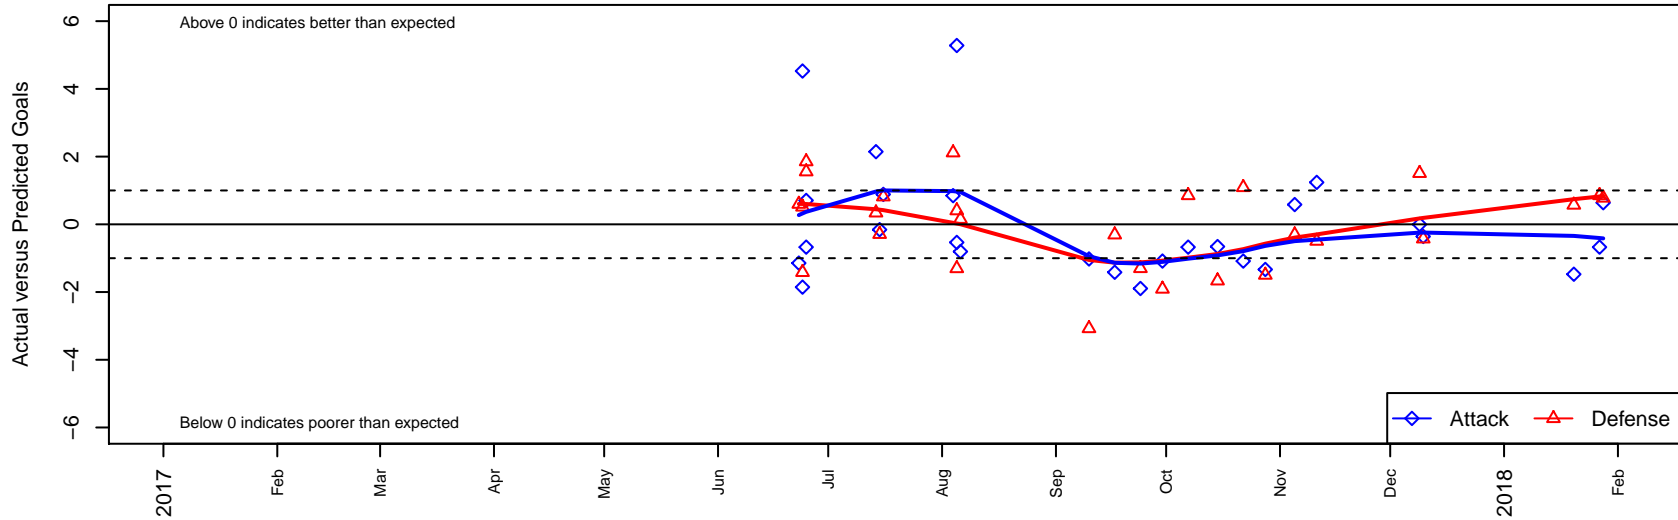

ETFC Lyon Black G03

Eugene Timbers FC
 Eugene, OR
 G03 total strength=1596
 attack=16.56 defense=15
 fall league = PTT G03 Premier
 spr league = PTT Win G03 Premier

alt names used:
 ETFC 03G Lyon Black
 ETFC G03 Lyon Black
 EUGENE TIMBERS FC 03 LYON BLACK
 EUGENE TIMBERS FC ETFC 03 LYON BLACK
 EUGENE TIMBERS FC ETFC 03 LYON BLACK
 ETFC 03G Lyon Black

ETFC Lyon Black G03
 Dots are actual minus expected GF (blue circles) and GA (red triangles).
 Blue line is smoothed change in attack strength. Red is smoothed change in defense strength.

**attack and defense variance (black dot)
relative to other teams
and top 10 in region**